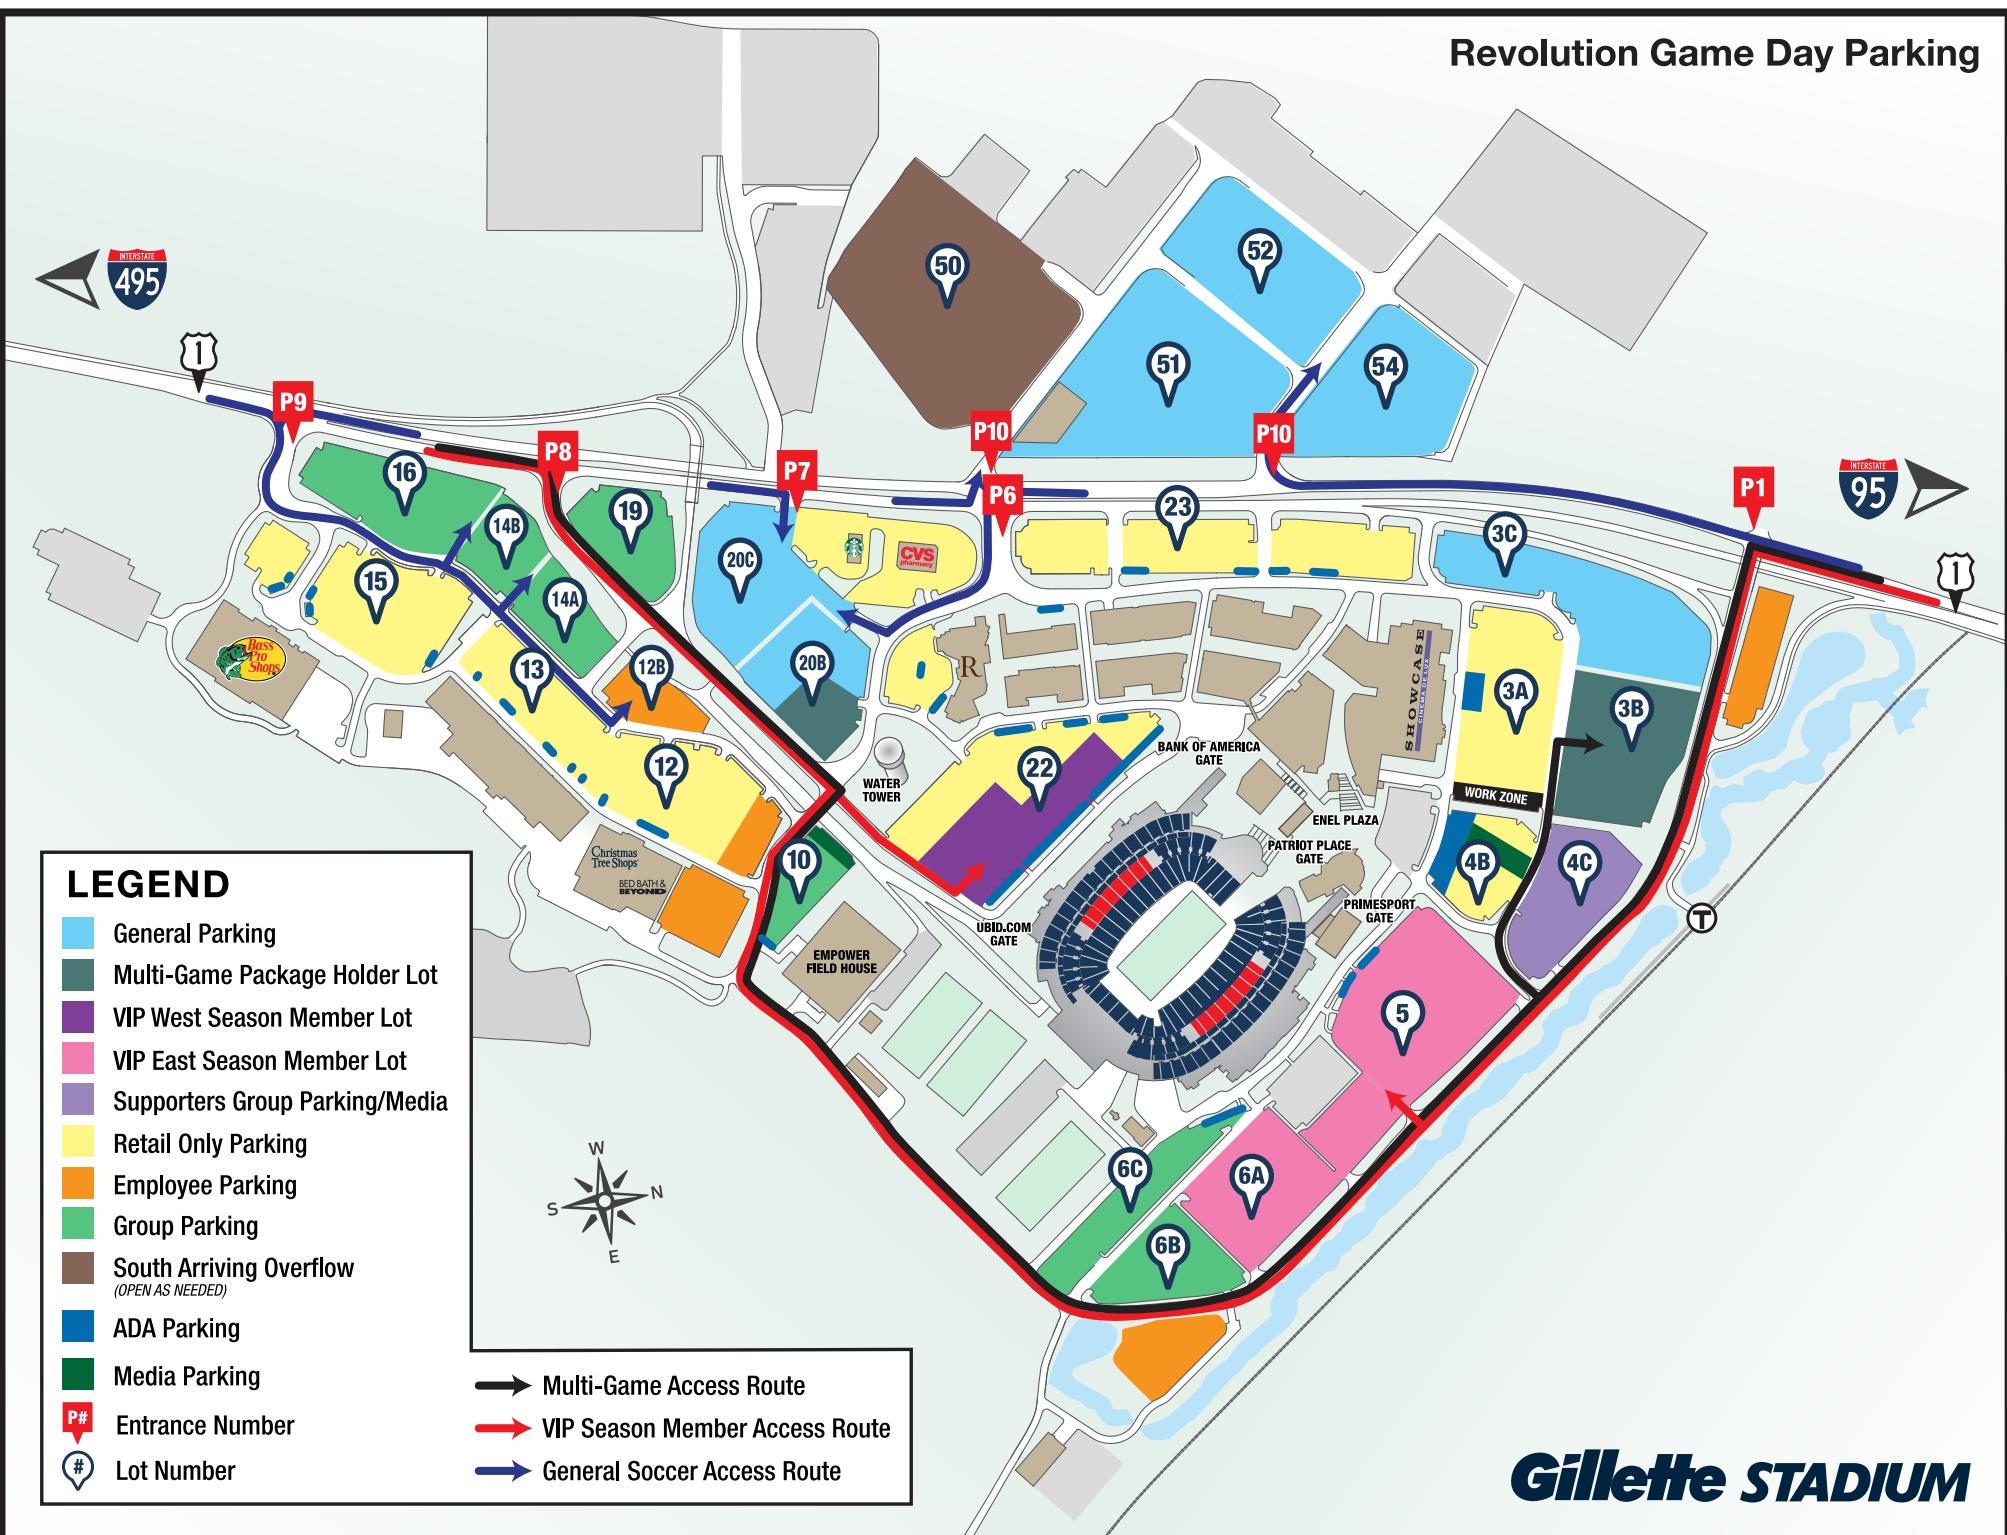

Revolution Game Day Parking

LEGEND

- General Parking
- Multi-Game Package Holder Lot
- VIP West Season Member Lot
- VIP East Season Member Lot
- Supporters Group Parking/Media
- Retail Only Parking
- Employee Parking
- Group Parking
- South Arriving Overflow
(OPEN AS NEEDED)
- ADA Parking
- Media Parking
- P# Entrance Number
- # Lot Number

- Multi-Game Access Route
- VIP Season Member Access Route
- General Soccer Access Route