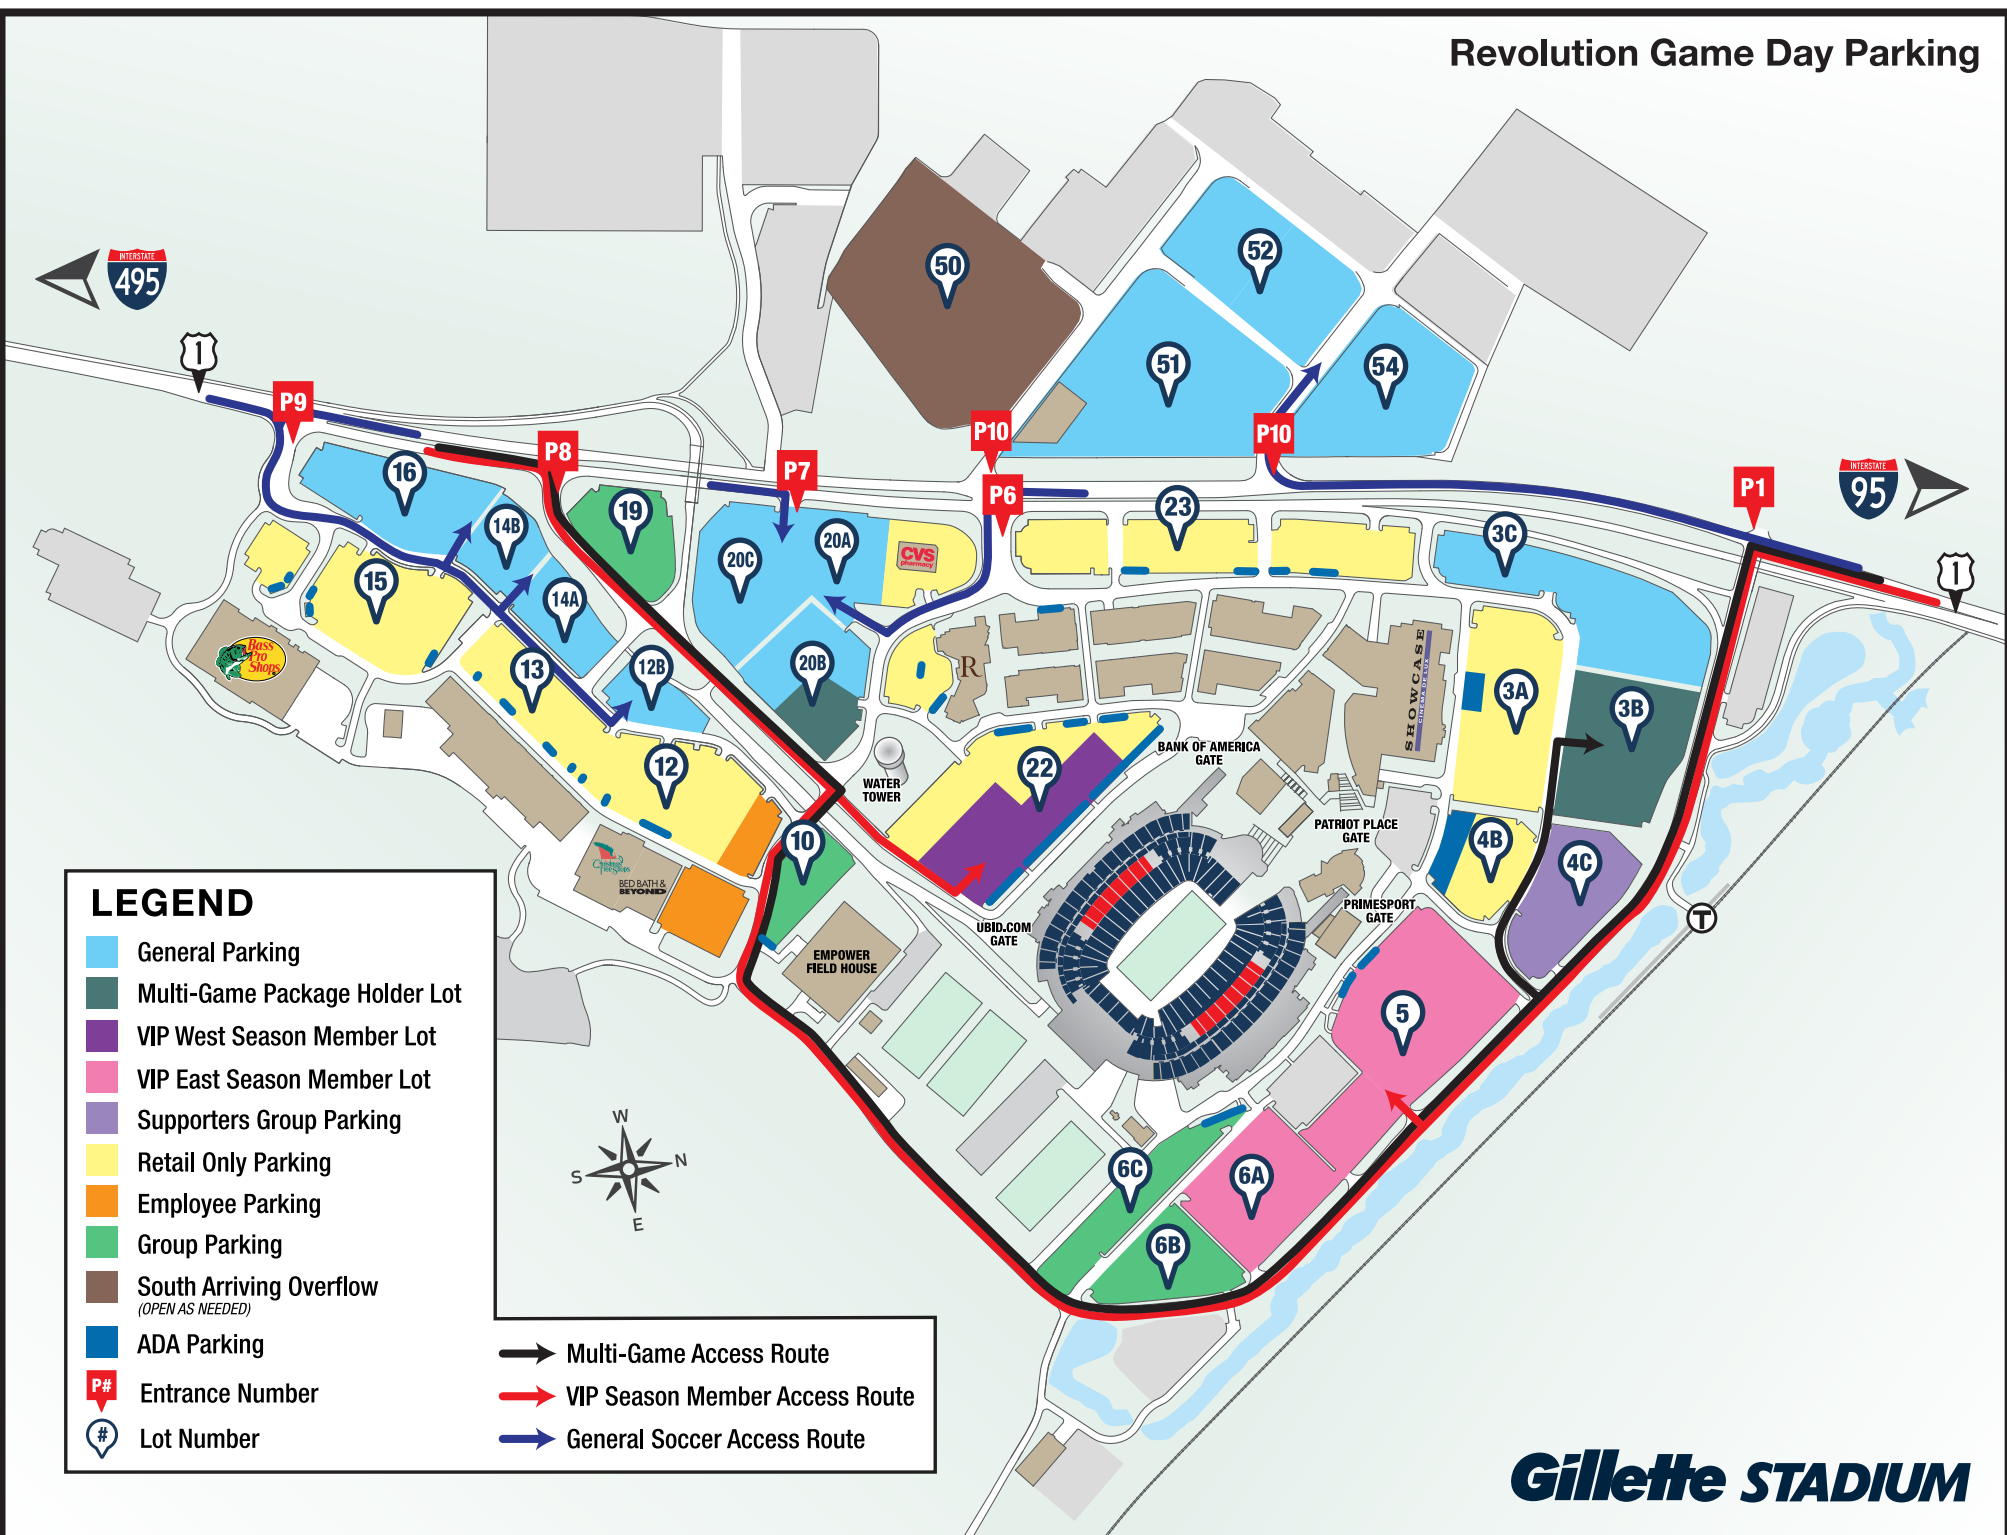

Revolution Game Day Parking

LEGEND

- General Parking
- Multi-Game Package Holder Lot
- VIP West Season Member Lot
- VIP East Season Member Lot
- Supporters Group Parking
- Retail Only Parking
- Employee Parking
- Group Parking
- South Arriving Overflow
(OPEN AS NEEDED)
- ADA Parking
- P# Entrance Number
- # Lot Number

- Multi-Game Access Route
- VIP Season Member Access Route
- General Soccer Access Route