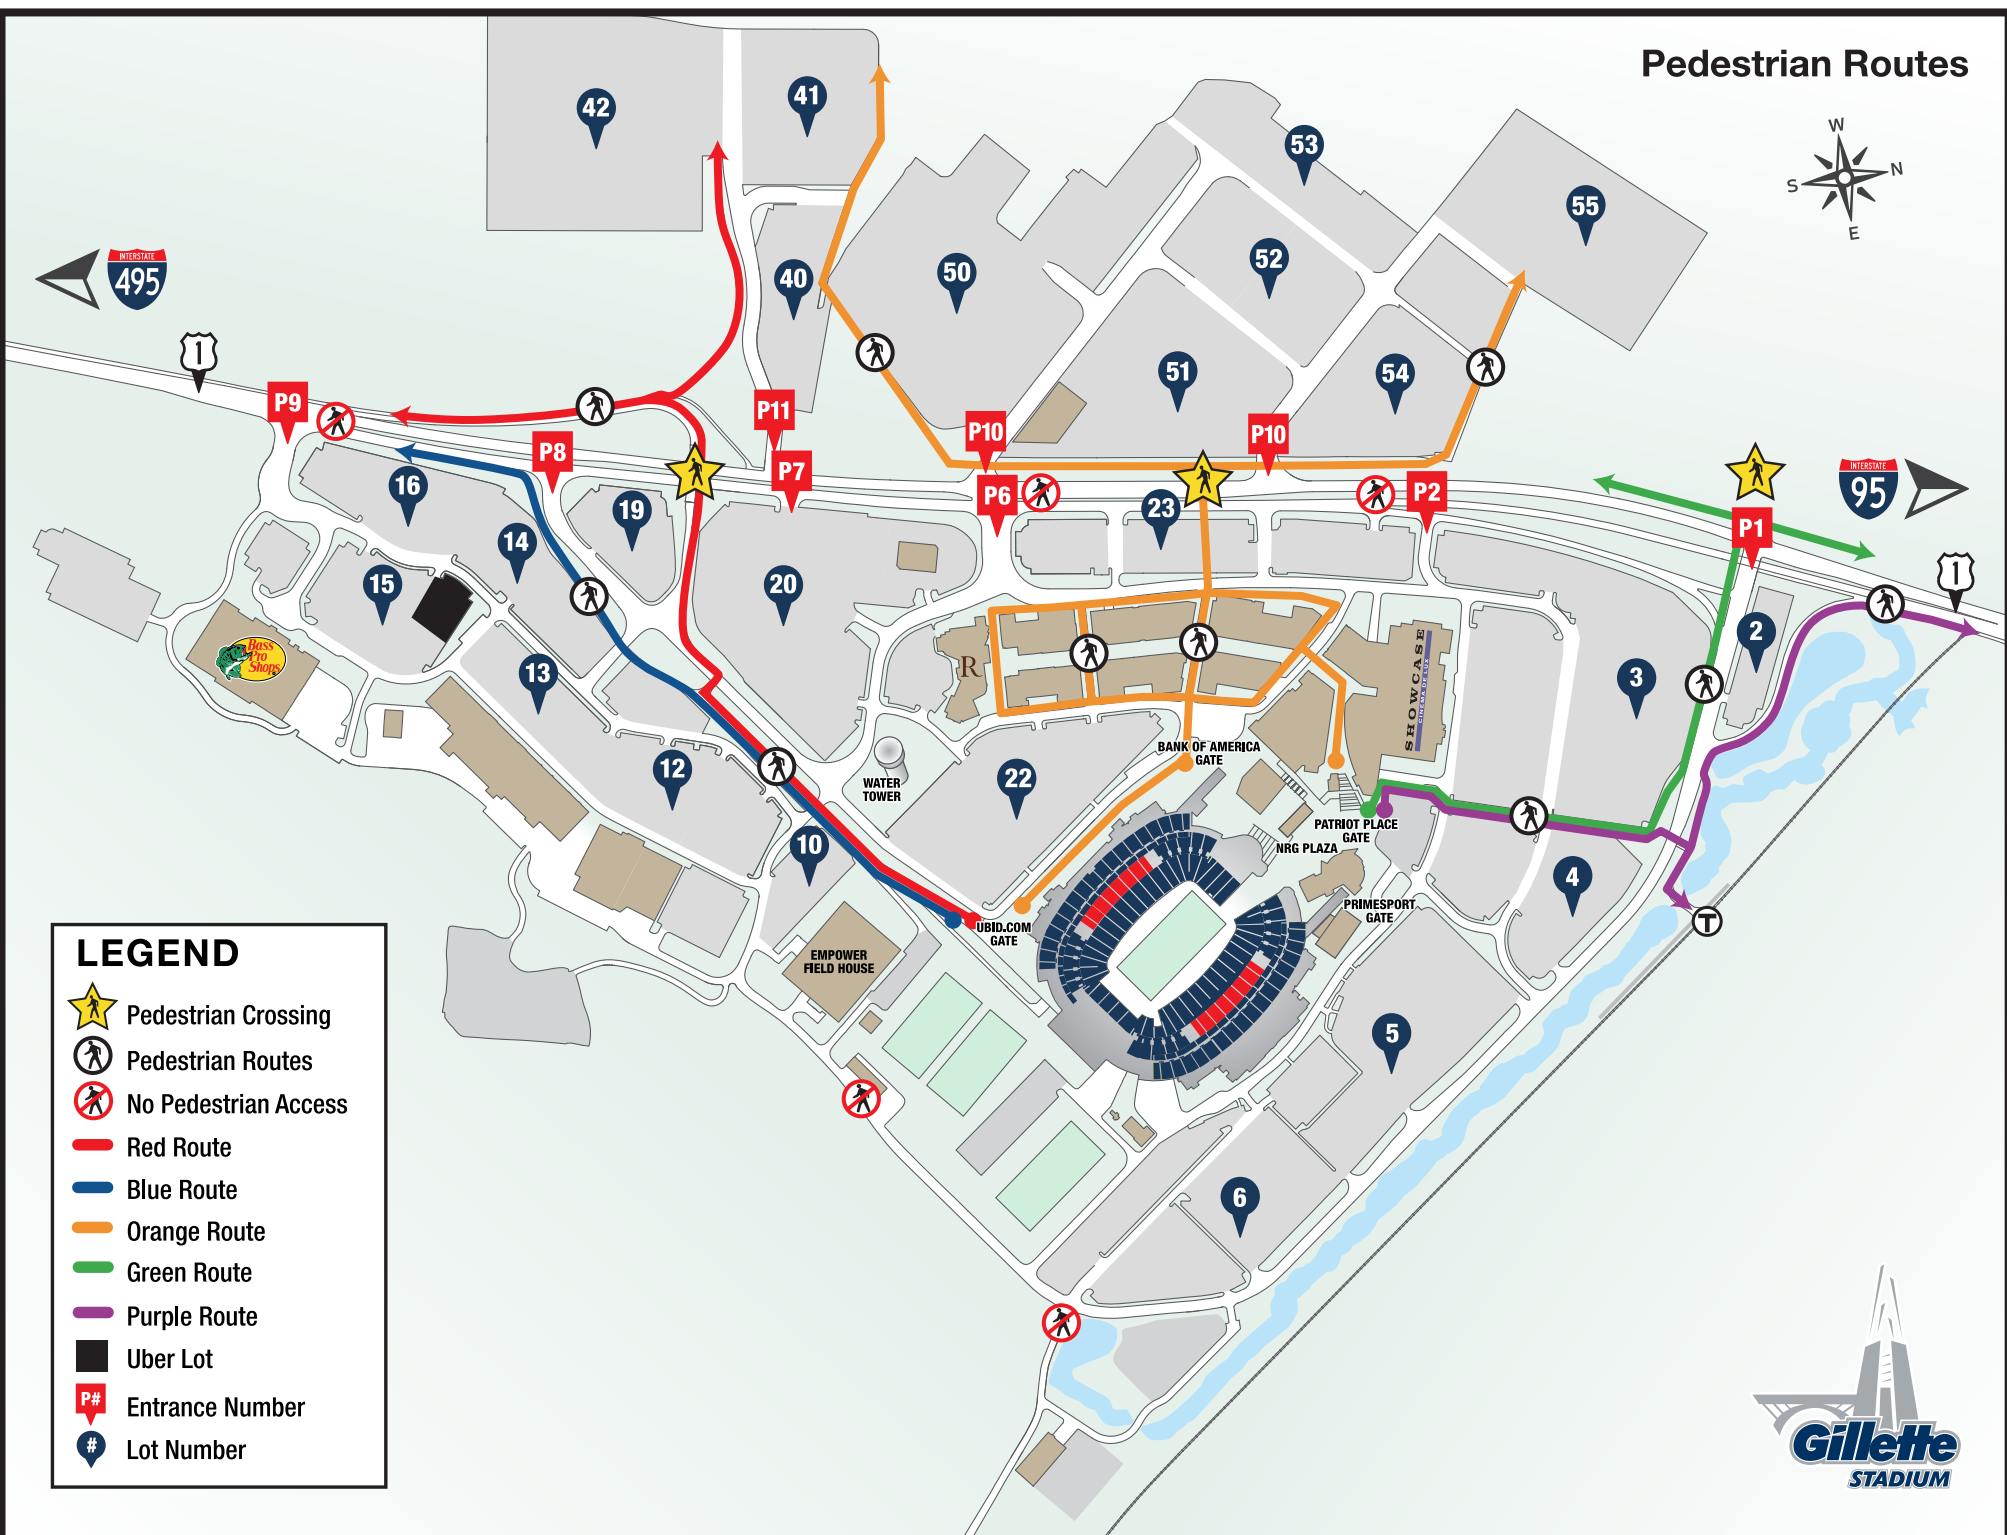

Pedestrian Routes

LEGEND

- Pedestrian Crossing
- Pedestrian Routes
- No Pedestrian Access
- Red Route
- Blue Route
- Orange Route
- Green Route
- Purple Route
- Uber Lot
- Entrance Number
- Lot Number